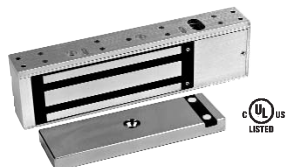

8310-IQ

Single Outswinging
Interior or Perimeter Doors